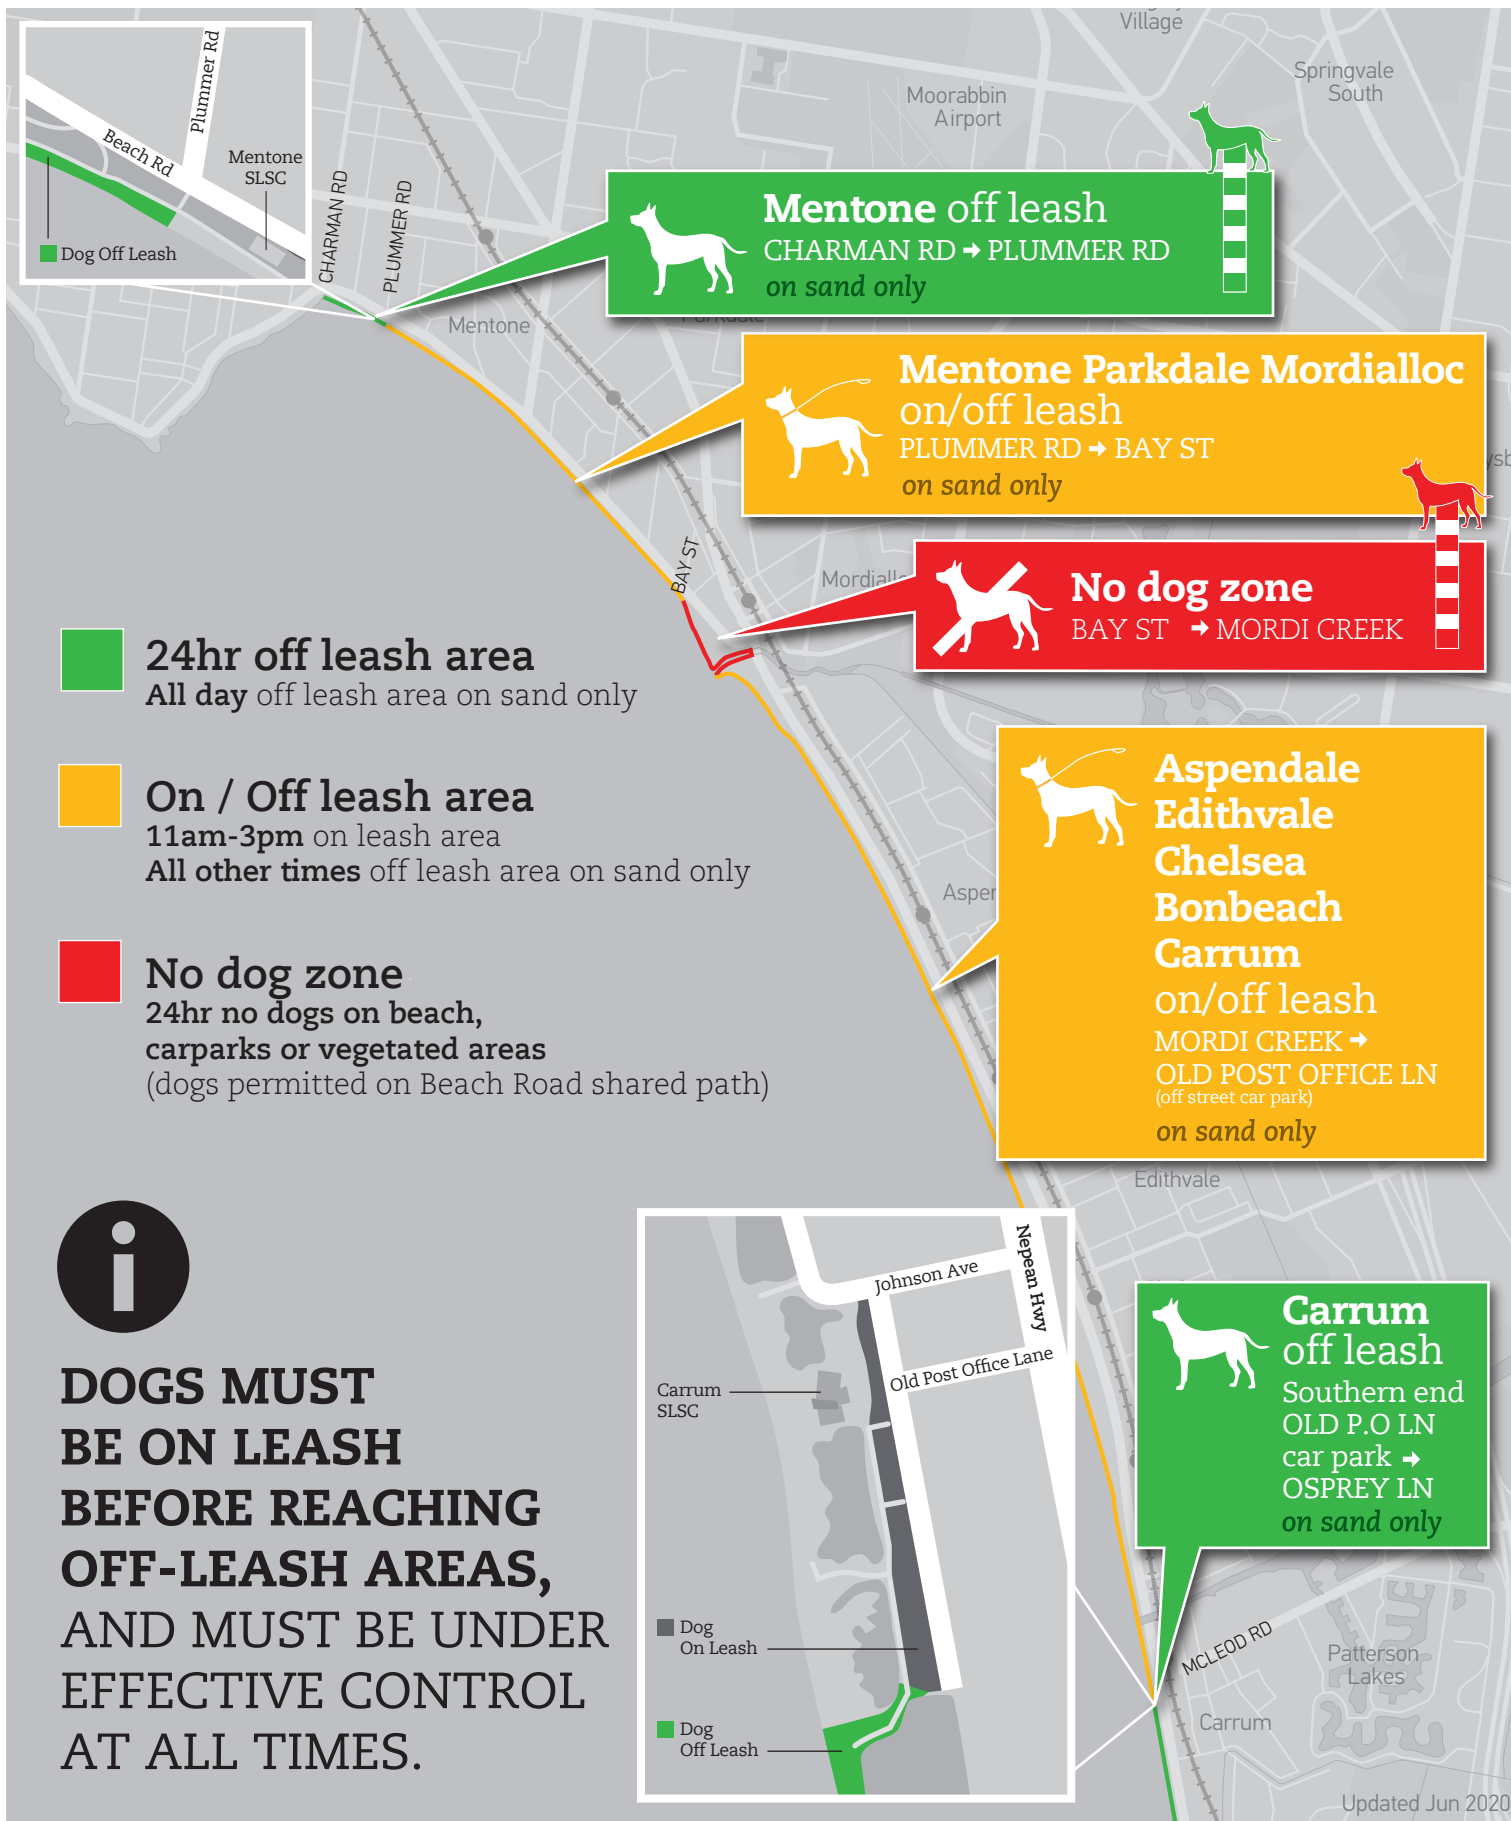

FORESHORE DOG REGULATIONS

1 APRIL - 31 OCTOBER

**DOGS MUST
BE ON LEASH
BEFORE REACHING
OFF-LEASH AREAS,
AND MUST BE UNDER
EFFECTIVE CONTROL
AT ALL TIMES.**